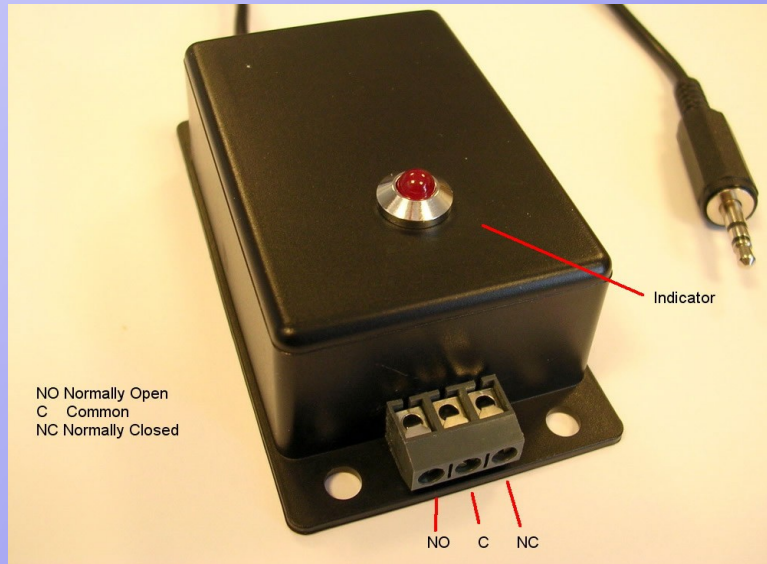

CLT-I,II Video Server

Relay Output

Remotely switch lights, door latches, etc. from your computer, over the web or mobile phone. Plugs into CLT-I and CLT-II Video Server modules and operated via CLT Viewer for Windows, CLT Web Viewer or CLT Viewer for Symbian 60.

The Internet CCTV system for everyone.

CLT-I,II Relay Output

Technical Specifications

Outputs 1, 2, 3

Relay contacts rated at 10A, 240V AC

VVS Technology Ltd
HPIC
1 Ainslie Road
Hillington
Glasgow G52 4RU
United Kingdom
+44 141 585 6325
info@vvstechnology.com